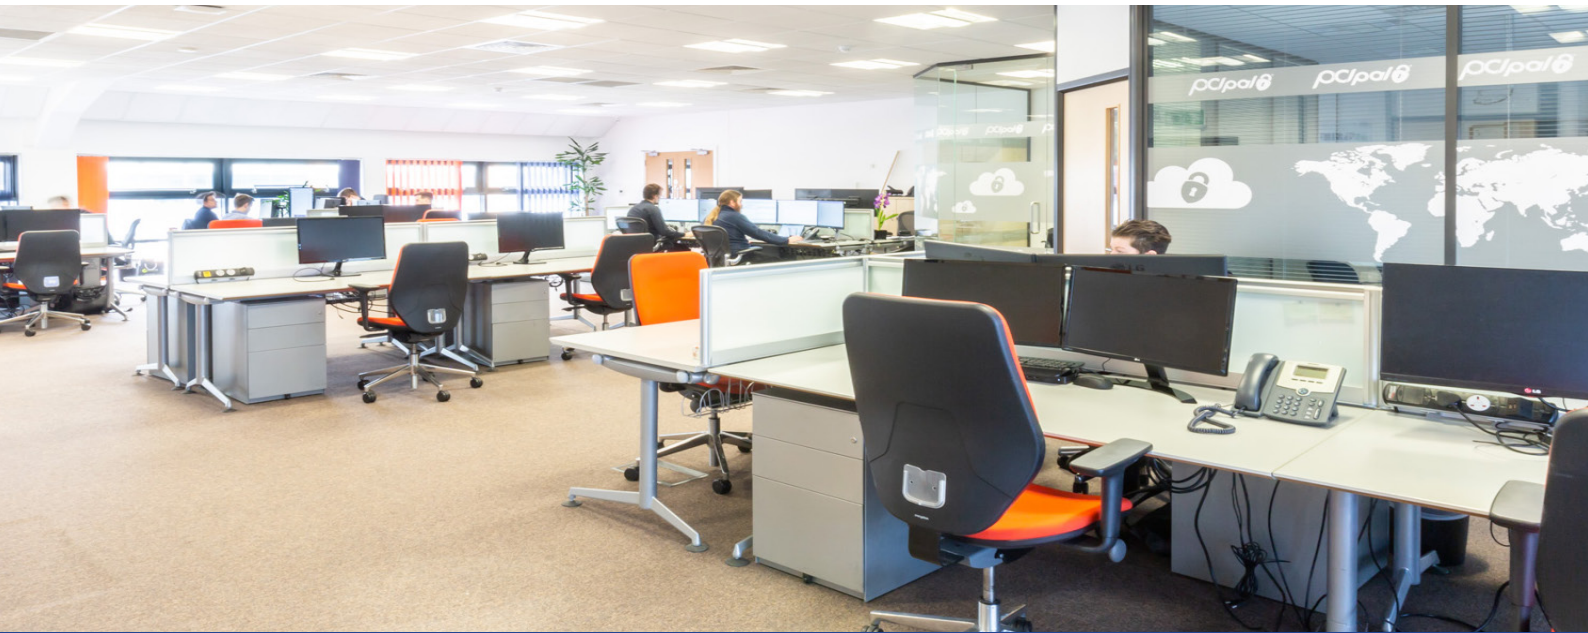

Gamma 5/6/7

Masterlord Office Village, West Road, Ipswich, IP3 9FH

DEDICATED PARKING
12 Spaces

SPACE AVAILABLE
4250 Sq Ft

SUITABLE FOR
Up to 50 people

LOCATION
Gamma Terrace

Features

- 24/7 access
- Close to the A12 & A14
- Partitioned areas
- Open plan
- Floor to ceiling windows